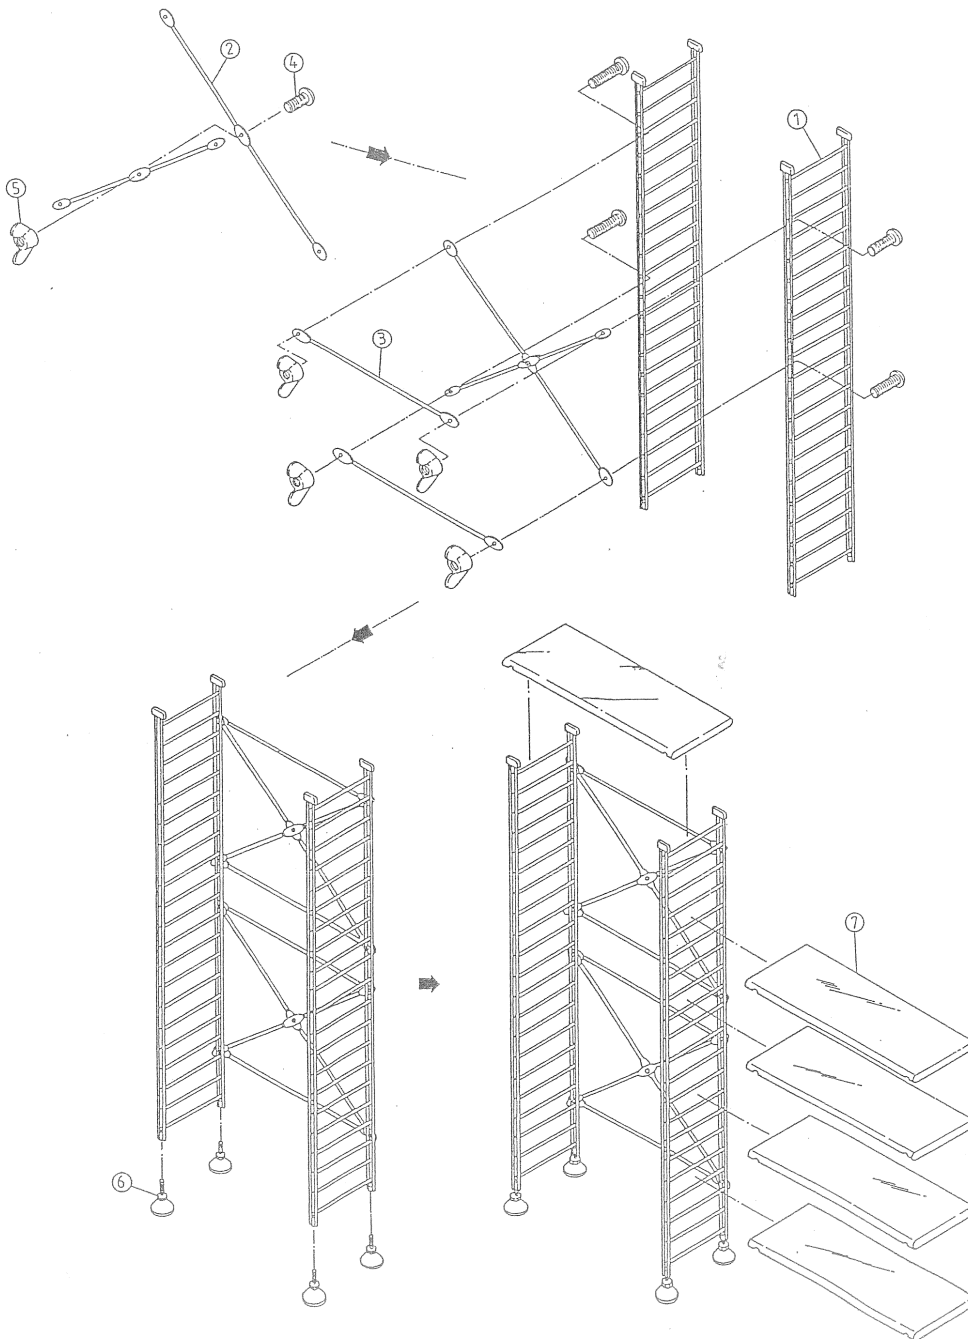

DAD 14

EASY TO ASSEMBLE CHROME SHELVING SYSTEM

ASSEMBLY INSTRUCTIONS:

- 1) Fasten the support-bar to the frame.
- 2) Put the shelf board onto the frame.

1)	Frame	2 pcs	3)	Support Bar	2 pcs	5)	Screw-propeller	10 pcs
2)	Support Bar	4 pcs	4)	Screw	10 pcs	6)	Adjustor	4 pcs