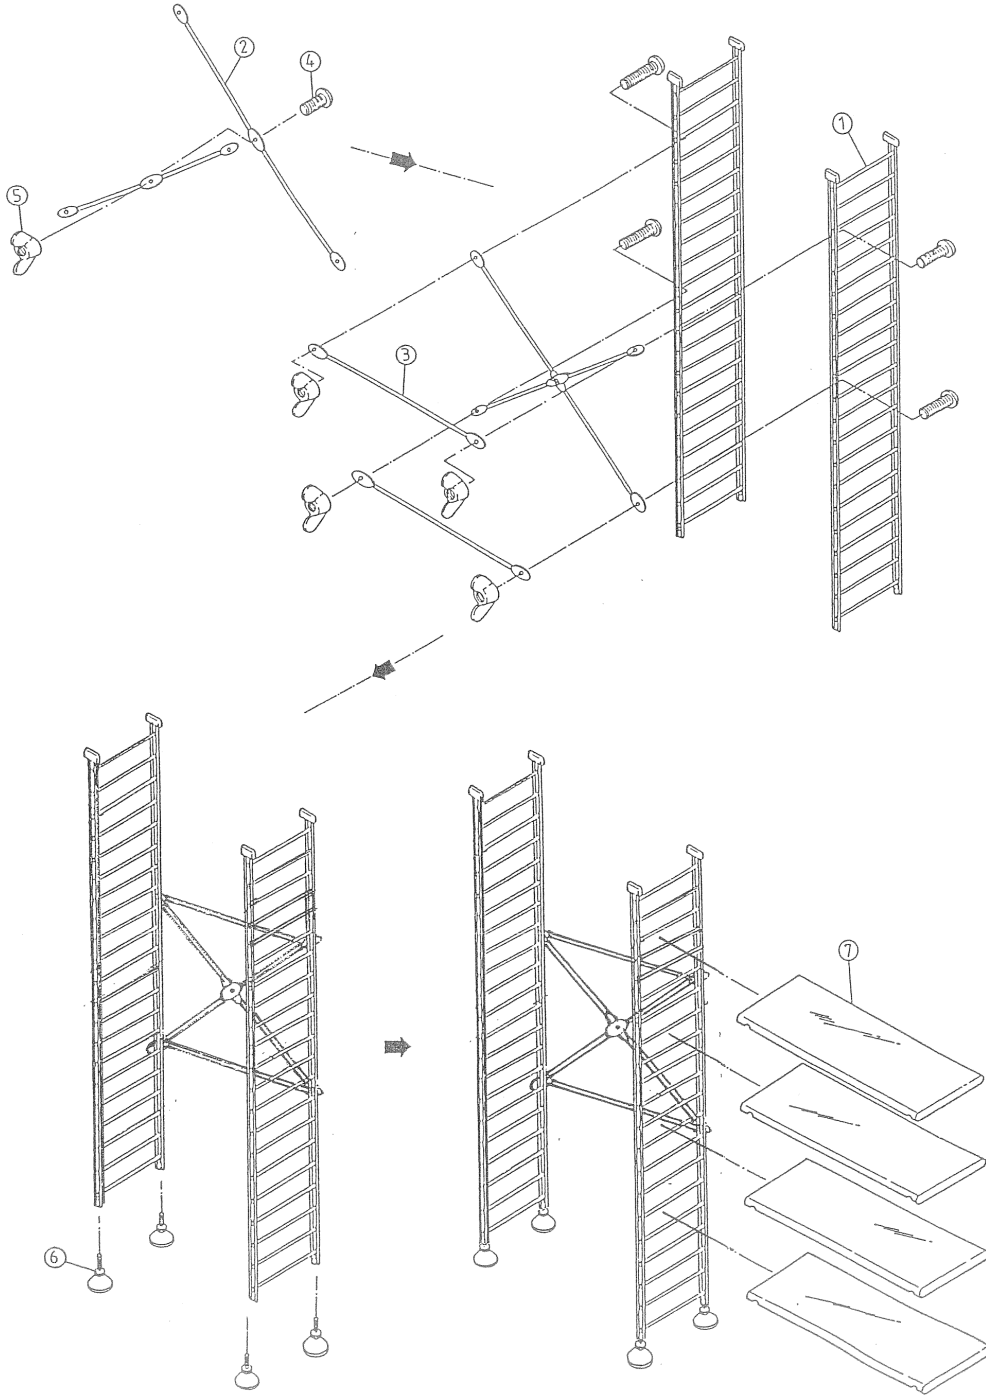

DAD 15

EASY TO ASSEMBLE CHROME SHELVING SYSTEM

ASSEMBLY INSTRUCTIONS:

- 1) Fasten the support-bar to the frame.
- 2) Put the shelf board onto the frame.

1)	Frame	2 pcs	3)	Support Bar	2 pcs	5)	Screw-propeller	5 pcs
2)	Support Bar	4 pcs	4)	Screw	5 pcs	6)	Adjustor	4 pcs